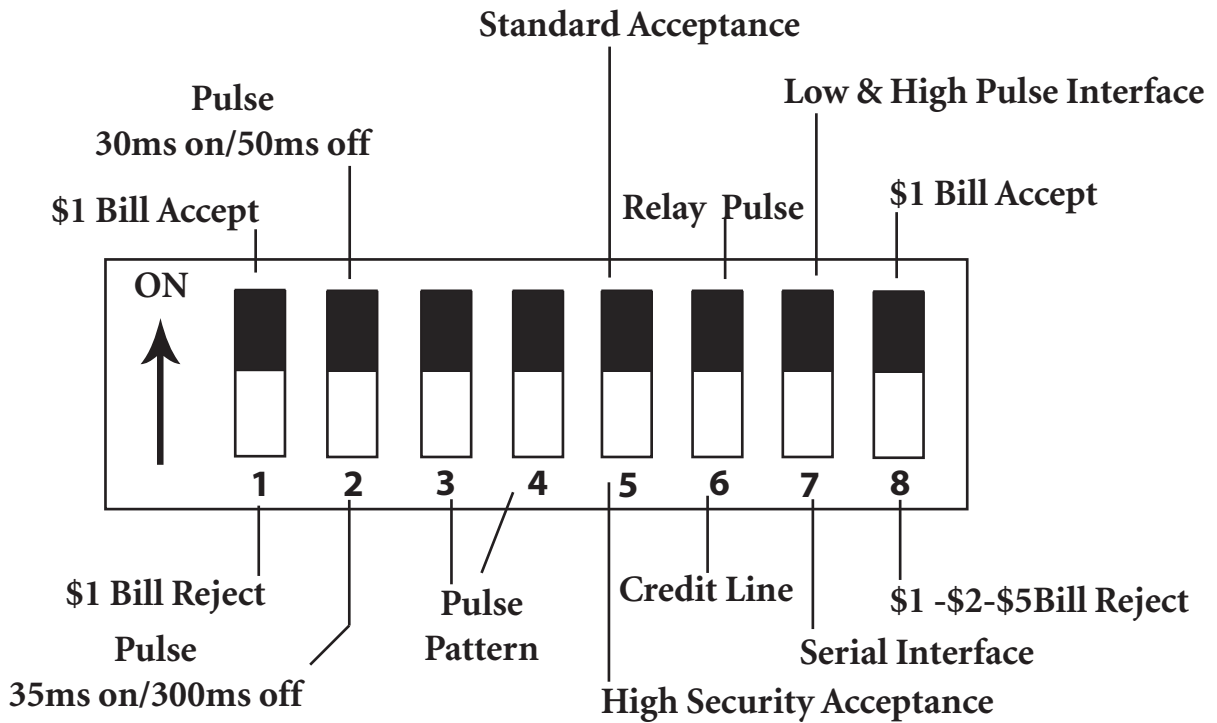

Switch Settings

Mars Electronics VFM-3

Combined Switch Settings

Switch 3	Switch 4	No. of Pulses
Off	Off	1
On	Off	2
Off	On	3
On	On	4