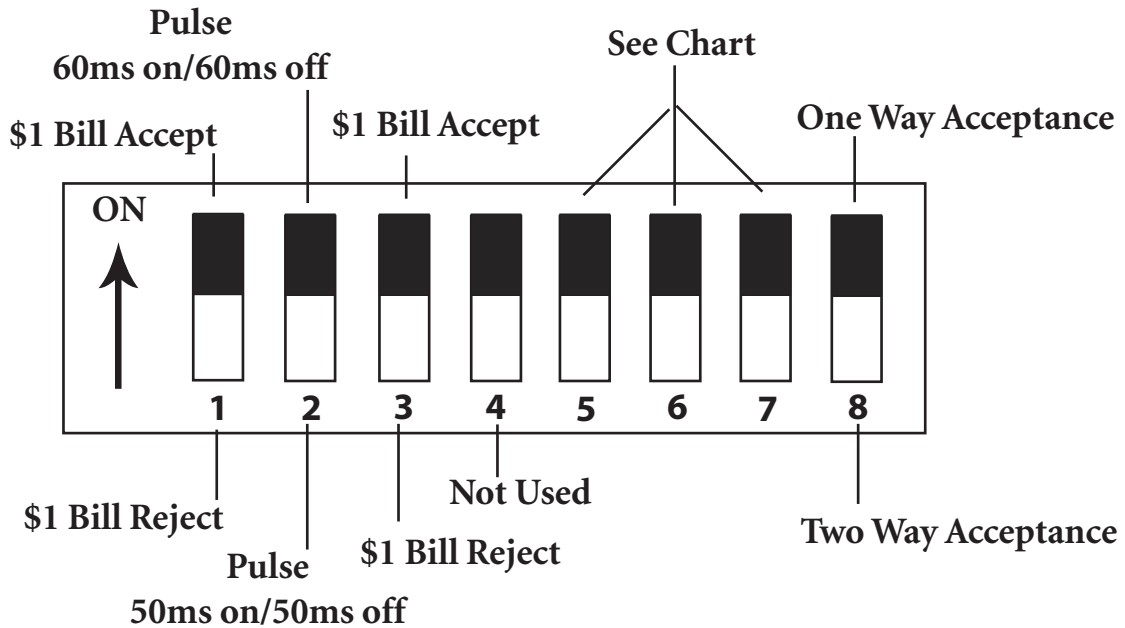

Switch Settings

Mars Electronics VFM-2

Combined Switch Settings

Switch 5	Switch 6	Switch 7	No. of Pulses
Off	Off	Off	1
On	Off	Off	2
Off	On	Off	3
On	On	Off	4
Off	Off	On	5
On	Off	On	6
Off	On	On	10
On	On	On	20