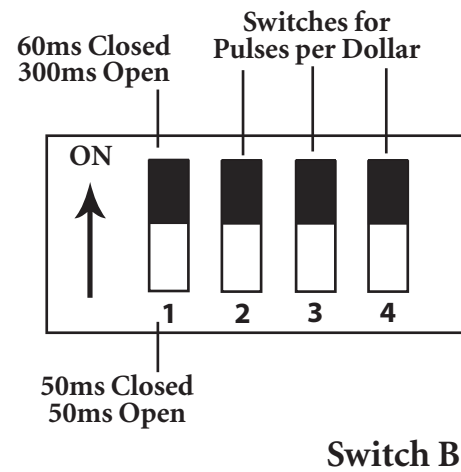

# Switch Settings

## Mars Electronics GL-5

GL5 Option Switch Bank 2			
Switch 2	Switch 3	Switch 4	No. of Pulses
Off	Off	Off	1
On	Off	Off	2
Off	On	Off	3
On	On	Off	4
Off	Off	On	5
On	Off	On	6
Off	On	On	8