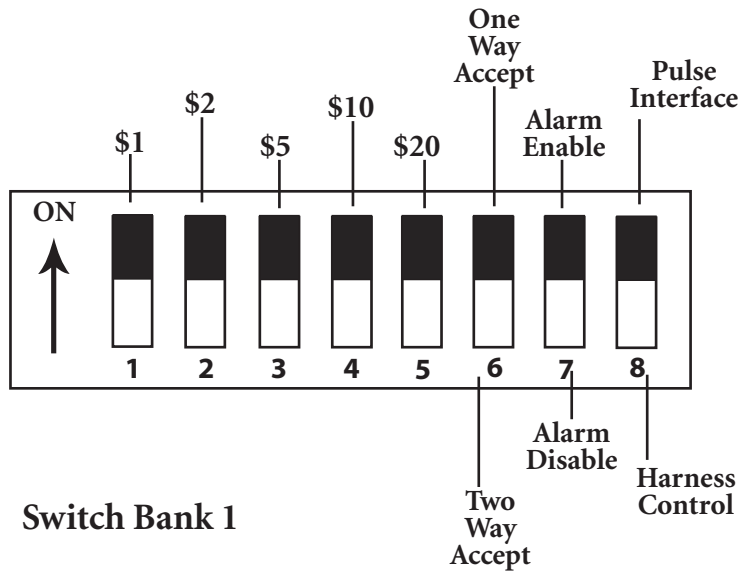

# Switch Settings

## Mars Electronics GL-5

GL5 Option Switch Bank 2			
Switch 2	Switch 3	Switch 4	No. of Pulses
Off	Off	Off	1
On	Off	Off	2
Off	On	Off	3
On	On	Off	4
Off	Off	On	5
On	Off	On	6
Off	On	On	8