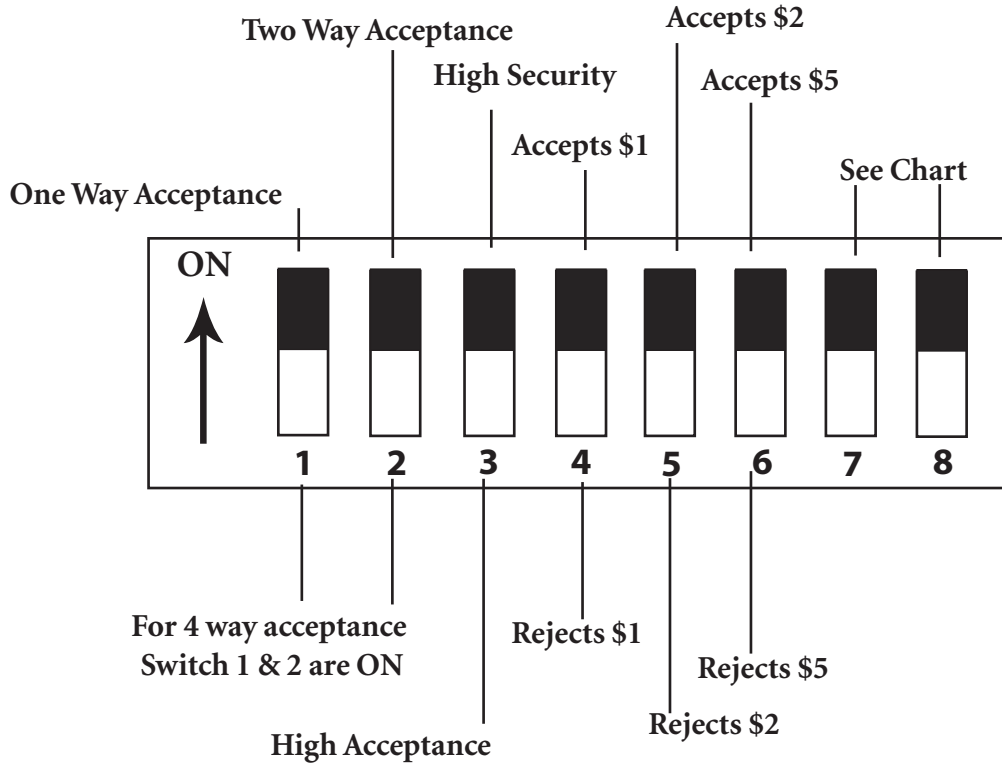

Switch Settings

Mars Electronics AE-2400

Pulse Switch	Switch 7	Switch 8
1 Pulse per Dollar	OFF	
4 Pulses per Dollar	ON	
Always Enable		OFF
Harness Enable		ON